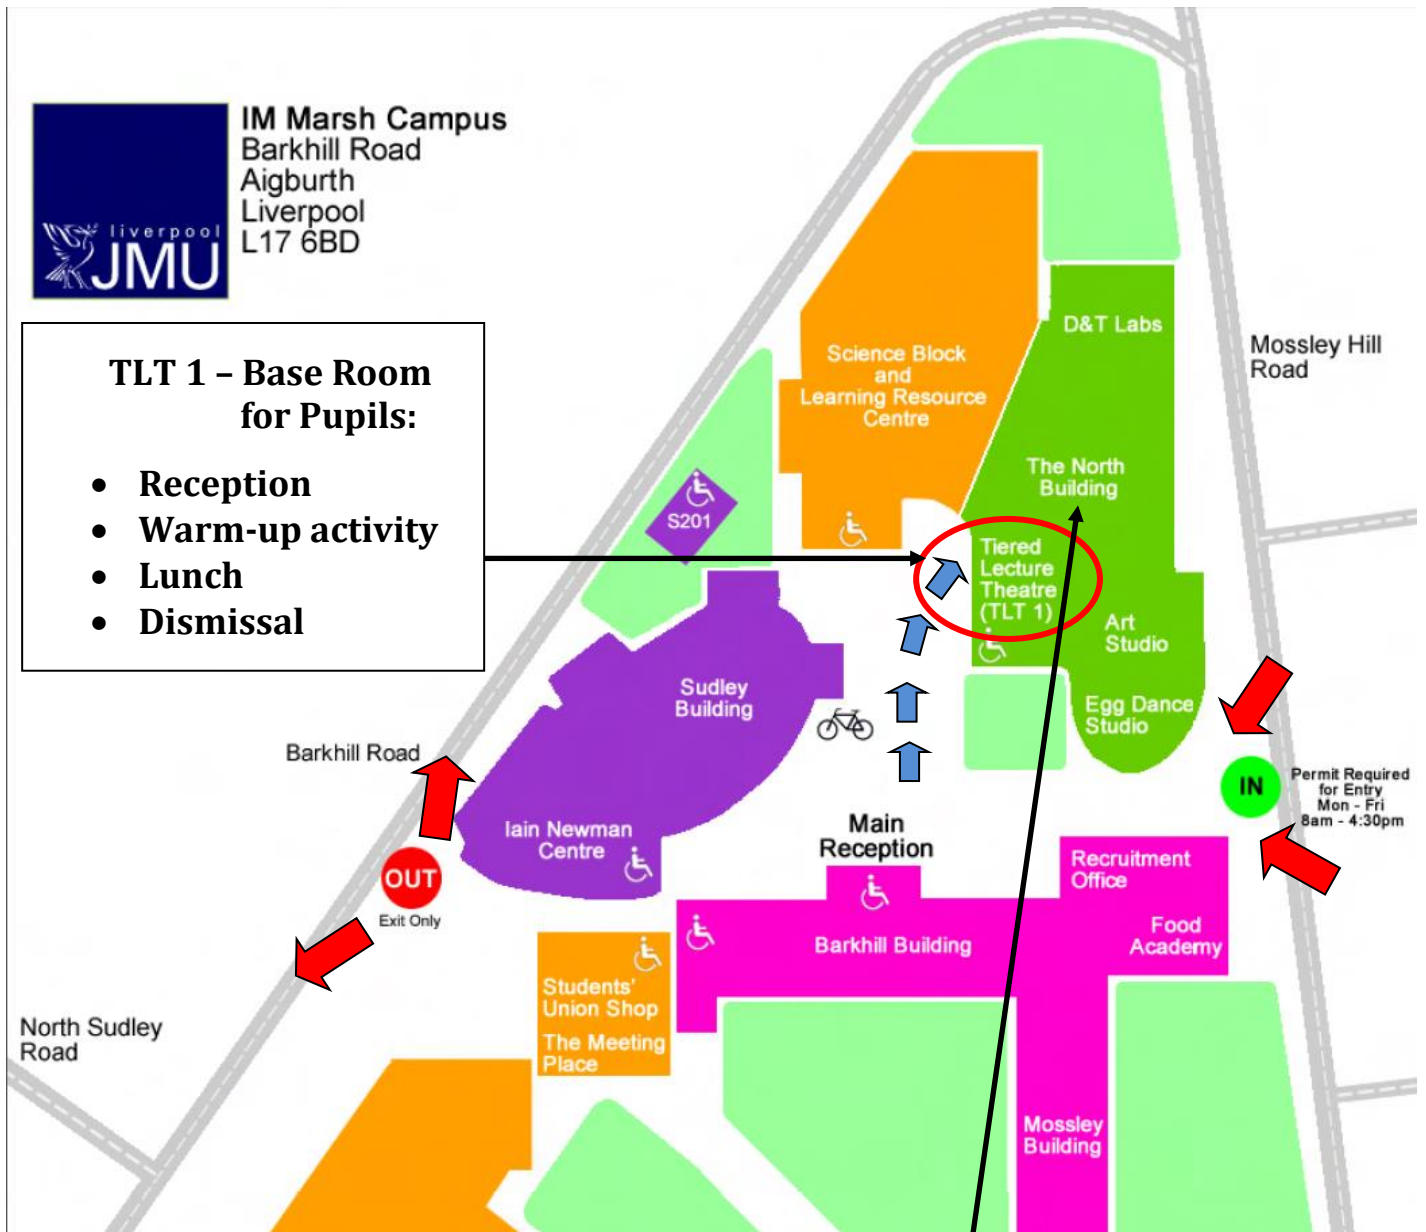

MEM Mathematics Masterclasses

I.M.Marsh Campus (Liverpool John Moores University) L17 6BD

Temporary Car Parking - on Barkhill Road and Mossley Hill Road (restricted on-site parking)

Parents and Pupils drop off/collection – Room TLT 1 (Tiered Lecture Theatre)

- Masterclass sessions
- Toilets
- Staff Lunch

Everything will take place in the North Building